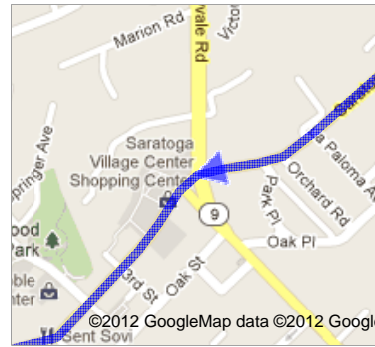

Satellite

Traffic

2 mi
5 km

Directions to CA-9 S/Big Basin Way
44.1 mi – about 58 mins

A US-101 N

101 1. Head **northwest** on **US-101 N**
About 19 mins

go 18.8 mi
total 18.8 mi

85 2. Slight right onto **CA-85 N** (signs for **Cupertino/Mountain View**)
About 13 mins

go 14.0 mi
total 32.7 mi

3 3. Take exit **14** for **Saratoga Ave**

go 0.3 mi
total 33.1 mi

4 4. Turn left onto **Saratoga Ave**
About 5 mins

go 1.9 mi
total 34.9 mi

- 9 5. Continue onto **CA-9 S/Big Basin Way**
About 6 mins

go 2.5 mi
total 37.4 mi

- 9 6. Turn right onto **CA-9 S/Big Basin Way/Congress Springs Rd**
Continue to follow CA-9 S/Big Basin Way
About 13 mins

go 6.6 mi
total 44.1 mi

B CA-9 S/Big Basin Way

These directions are for planning purposes only. You may find that construction projects, traffic, weather, or other events may cause conditions to differ from the map results, and you should plan your route accordingly. You must obey all signs or notices regarding your route.