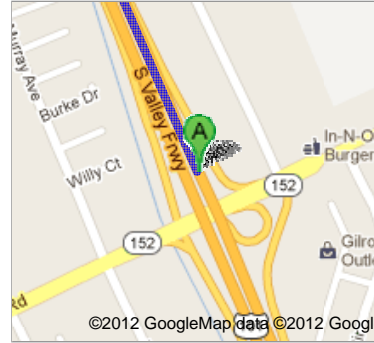

Satellite

Traffic

2 mi
5 km

Directions to CA-9 S/Big Basin Way
44.1 mi – about 58 mins

A US-101 N

101 1. Head **northwest** on **US-101 N**
About 19 mins

go 18.8 mi
total 18.8 mi

85 2. Slight right onto **CA-85 N** (signs for **Cupertino/Mountain View**)
About 13 mins

go 14.0 mi
total 32.7 mi

3 3. Take exit **14** for **Saratoga Ave**

go 0.3 mi
total 33.1 mi

4 4. Turn left onto **Saratoga Ave**
About 5 mins

go 1.9 mi
total 34.9 mi

- 9 5. Continue onto **CA-9 S/Big Basin Way**
About 6 mins

go 2.5 mi
total 37.4 mi

- 9 6. Turn right onto **CA-9 S/Big Basin Way/Congress Springs Rd**
Continue to follow CA-9 S/Big Basin Way
About 13 mins

go 6.6 mi
total 44.1 mi

B CA-9 S/Big Basin Way

These directions are for planning purposes only. You may find that construction projects, traffic, weather, or other events may cause conditions to differ from the map results, and you should plan your route accordingly. You must obey all signs or notices regarding your route.