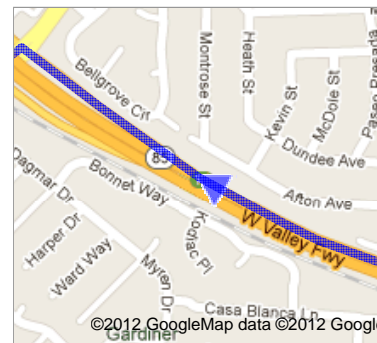

Satellite

Traffic

2 mi
5 km

Directions to CA-9 S/Big Basin Way
44.1 mi – about 58 mins

A US-101 N

101 1. Head **northwest** on **US-101 N**
About 19 mins

go 18.8 mi
total 18.8 mi

85 2. Slight right onto **CA-85 N** (signs for **Cupertino/Mountain View**)
About 13 mins

go 14.0 mi
total 32.7 mi

3 3. Take exit **14** for **Saratoga Ave**

go 0.3 mi
total 33.1 mi

4 4. Turn left onto **Saratoga Ave**
About 5 mins

go 1.9 mi
total 34.9 mi

- 9 5. Continue onto **CA-9 S/Big Basin Way**
About 6 mins

go 2.5 mi
total 37.4 mi

- 9 6. Turn right onto **CA-9 S/Big Basin Way/Congress Springs Rd**
Continue to follow CA-9 S/Big Basin Way
About 13 mins

go 6.6 mi
total 44.1 mi

B CA-9 S/Big Basin Way

These directions are for planning purposes only. You may find that construction projects, traffic, weather, or other events may cause conditions to differ from the map results, and you should plan your route accordingly. You must obey all signs or notices regarding your route.