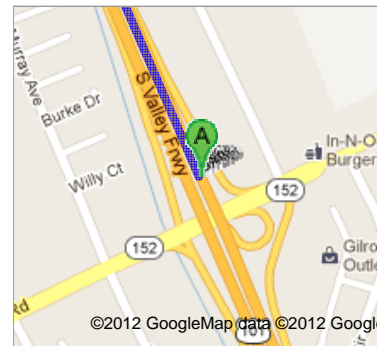

Satellite

Traffic

2 mi
5 km

Directions to CA-9 S/Big Basin Way
44.1 mi – about 58 mins

A US-101 N

101 1. Head **northwest** on **US-101 N**
About 19 mins

go 18.8 mi
total 18.8 mi

85 2. Slight right onto **CA-85 N** (signs for **Cupertino/Mountain View**)
About 13 mins

go 14.0 mi
total 32.7 mi

3 3. Take exit **14** for **Saratoga Ave**

go 0.3 mi
total 33.1 mi

4 4. Turn left onto **Saratoga Ave**
About 5 mins

go 1.9 mi
total 34.9 mi

- 9 5. Continue onto **CA-9 S/Big Basin Way**
About 6 mins

go 2.5 mi
total 37.4 mi

- 9 6. Turn right onto **CA-9 S/Big Basin Way/Congress Springs Rd**
Continue to follow CA-9 S/Big Basin Way
About 13 mins

go 6.6 mi
total 44.1 mi

B CA-9 S/Big Basin Way

These directions are for planning purposes only. You may find that construction projects, traffic, weather, or other events may cause conditions to differ from the map results, and you should plan your route accordingly. You must obey all signs or notices regarding your route.