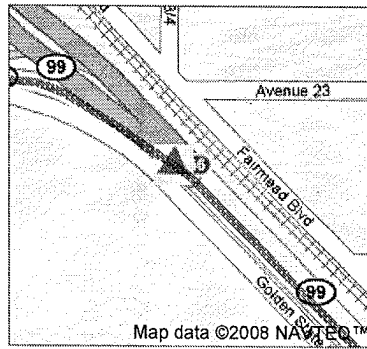

Directions to Oakhurst, CA
 138 mi – about 2 hours 42 mins

Save trees. Go green!
 Download Google Maps on your phone at google.com/gmm

A Gilroy, CA

- | | | |
|-------|--|-----------------------------|
| 1. | Head south on Rosanna St toward W 7th St
About 1 min | go 0.4 mi
total 0.4 mi |
| ← 2. | Turn left at W 10th St
About 3 mins | go 0.8 mi
total 1.1 mi |
| 3. | Continue on CA-152/Pacheco Pass Hwy
About 4 mins | go 2.7 mi
total 3.8 mi |
| → 4. | Turn right to stay on CA-152/Pacheco Pass Hwy
Continue to follow CA-152
About 1 hour 26 mins | go 81.0 mi
total 84.9 mi |
| → 5. | Slight right at CA-99 S
About 10 mins | go 10.1 mi
total 95.0 mi |
| 6. | Take exit 155 for Cleveland Ave | go 0.2 mi
total 95.2 mi |
| ← 7. | Turn left at W Cleveland Ave
About 2 mins | go 0.1 mi
total 95.3 mi |
| → 8. | Turn right to stay on W Cleveland Ave
About 5 mins | go 1.8 mi
total 97.1 mi |
| ← 9. | Turn left at CA-145/E Yosemite Ave
Continue to follow CA-145
About 18 mins | go 14.4 mi
total 111 mi |
| ← 10. | Turn left at CA-41
About 33 mins | go 26.5 mi
total 138 mi |

B Oakhurst, CA

Continue North on Hwy 41 out of Oakhurst. Go approximately 1.3 to 2 miles to Road 632 (Sky Ranch Road) on right. A major road before 632 is the Bass Lake exit.

Turn Right on Road 632 from Hwy 41. There is a Sky Ranch Motel sign at this road.

Look for 792 direction plates starting at Soquel Campground turn off. There should be a message tree.

- ➔ 5. Slight right at CA-99 S
About 10 mins

go 10.1 mi
total 95.0 mi

- 6. Take exit 155 for Cleveland Ave

go 0.2 mi
total 95.2 mi

- ← 7. Turn left at W Cleveland Ave
About 2 mins

go 0.1 mi
total 95.3 mi

- ➔ 8. Turn right to stay on W Cleveland Ave
About 5 mins

go 1.8 mi
total 97.1 mi

- ← 9. Turn left at CA-145/E Yosemite Ave
Continue to follow CA-145
About 18 mins