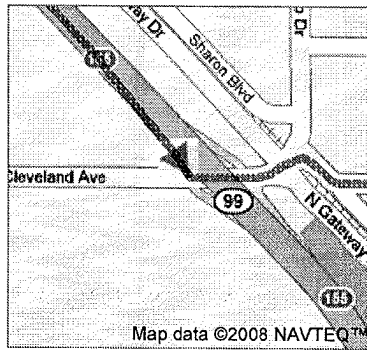

Directions to Oakhurst, CA
 138 mi – about 2 hours 42 mins

Save trees. Go green!
 Download Google Maps on your phone at google.com/gmm

A Gilroy, CA

- | | | |
|-------|--|-----------------------------|
| 1. | Head south on Rosanna St toward W 7th St
About 1 min | go 0.4 mi
total 0.4 mi |
| ← 2. | Turn left at W 10th St
About 3 mins | go 0.8 mi
total 1.1 mi |
| 3. | Continue on CA-152/Pacheco Pass Hwy
About 4 mins | go 2.7 mi
total 3.8 mi |
| → 4. | Turn right to stay on CA-152/Pacheco Pass Hwy
Continue to follow CA-152
About 1 hour 26 mins | go 81.0 mi
total 84.9 mi |
| → 5. | Slight right at CA-99 S
About 10 mins | go 10.1 mi
total 95.0 mi |
| 6. | Take exit 155 for Cleveland Ave | go 0.2 mi
total 95.2 mi |
| ← 7. | Turn left at W Cleveland Ave
About 2 mins | go 0.1 mi
total 95.3 mi |
| → 8. | Turn right to stay on W Cleveland Ave
About 5 mins | go 1.8 mi
total 97.1 mi |
| ← 9. | Turn left at CA-145/E Yosemite Ave
Continue to follow CA-145
About 18 mins | go 14.4 mi
total 111 mi |
| ← 10. | Turn left at CA-41
About 33 mins | go 26.5 mi
total 138 mi |

Look for 792 direction plates starting at Soquel Campground turn off. There should be a message tree.

- ➔ 5. Slight right at CA-99 S
About 10 mins

go 10.1 mi
total 95.0 mi

- 6. Take exit 155 for Cleveland Ave

go 0.2 mi
total 95.2 mi

- ← 7. Turn left at W Cleveland Ave
About 2 mins

go 0.1 mi
total 95.3 mi

- ➔ 8. Turn right to stay on W Cleveland Ave
About 5 mins

go 1.8 mi
total 97.1 mi

- ← 9. Turn left at CA-145/E Yosemite Ave
Continue to follow CA-145
About 18 mins