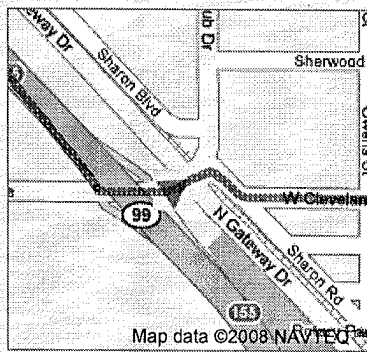

Directions to Oakhurst, CA
 138 mi – about 2 hours 42 mins

Save trees. Go green!
 Download Google Maps on your phone at google.com/gmm

A Gilroy, CA

- | | | |
|-------|--|-----------------------------|
| 1. | Head south on Rosanna St toward W 7th St
About 1 min | go 0.4 mi
total 0.4 mi |
| ← 2. | Turn left at W 10th St
About 3 mins | go 0.8 mi
total 1.1 mi |
| 3. | Continue on CA-152/Pacheco Pass Hwy
About 4 mins | go 2.7 mi
total 3.8 mi |
| → 4. | Turn right to stay on CA-152/Pacheco Pass Hwy
Continue to follow CA-152
About 1 hour 26 mins | go 81.0 mi
total 84.9 mi |
| → 5. | Slight right at CA-99 S
About 10 mins | go 10.1 mi
total 95.0 mi |
| 6. | Take exit 155 for Cleveland Ave | go 0.2 mi
total 95.2 mi |
| ← 7. | Turn left at W Cleveland Ave
About 2 mins | go 0.1 mi
total 95.3 mi |
| → 8. | Turn right to stay on W Cleveland Ave
About 5 mins | go 1.8 mi
total 97.1 mi |
| ← 9. | Turn left at CA-145/E Yosemite Ave
Continue to follow CA-145
About 18 mins | go 14.4 mi
total 111 mi |
| ← 10. | Turn left at CA-41
About 33 mins | go 26.5 mi
total 138 mi |

Look for 792 direction plates starting at Soquel Campground turn off. There should be a message tree.

- ➔ 5. Slight right at CA-99 S
About 10 mins

go 10.1 mi
total 95.0 mi

- 6. Take exit 155 for Cleveland Ave

go 0.2 mi
total 95.2 mi

- ← 7. Turn left at W Cleveland Ave
About 2 mins

go 0.1 mi
total 95.3 mi

- ➔ 8. Turn right to stay on W Cleveland Ave
About 5 mins

go 1.8 mi
total 97.1 mi

- ← 9. Turn left at CA-145/E Yosemite Ave
Continue to follow CA-145
About 18 mins