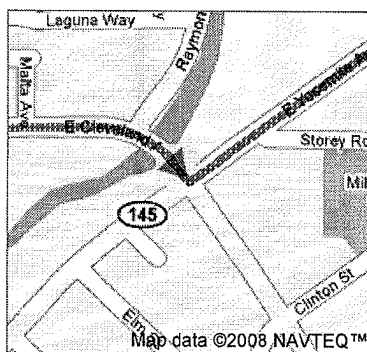

Look for 792 direction plates starting at Soquel Campground turn off. There should be a message tree.

- ➔ 5. Slight right at CA-99 S
About 10 mins

go 10.1 mi
total 95.0 mi

- 6. Take exit 155 for Cleveland Ave

go 0.2 mi
total 95.2 mi

- ← 7. Turn left at W Cleveland Ave
About 2 mins

go 0.1 mi
total 95.3 mi

- ➔ 8. Turn right to stay on W Cleveland Ave
About 5 mins

go 1.8 mi
total 97.1 mi

- ← 9. Turn left at CA-145/E Yosemite Ave
Continue to follow CA-145
About 18 mins