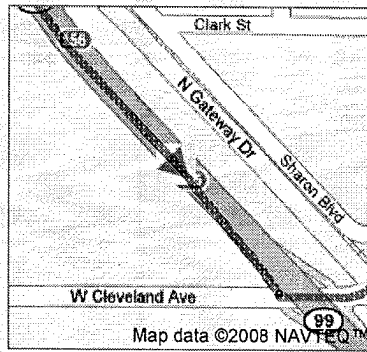

Directions to Oakhurst, CA
 138 mi – about 2 hours 42 mins

Save trees. Go green!
 Download Google Maps on your phone at google.com/gmm

A Gilroy, CA

- | | | |
|-------|--|-----------------------------|
| 1. | Head south on Rosanna St toward W 7th St
About 1 min | go 0.4 mi
total 0.4 mi |
| ← 2. | Turn left at W 10th St
About 3 mins | go 0.8 mi
total 1.1 mi |
| 3. | Continue on CA-152/Pacheco Pass Hwy
About 4 mins | go 2.7 mi
total 3.8 mi |
| → 4. | Turn right to stay on CA-152/Pacheco Pass Hwy
Continue to follow CA-152
About 1 hour 26 mins | go 81.0 mi
total 84.9 mi |
| → 5. | Slight right at CA-99 S
About 10 mins | go 10.1 mi
total 95.0 mi |
| 6. | Take exit 155 for Cleveland Ave | go 0.2 mi
total 95.2 mi |
| ← 7. | Turn left at W Cleveland Ave
About 2 mins | go 0.1 mi
total 95.3 mi |
| → 8. | Turn right to stay on W Cleveland Ave
About 5 mins | go 1.8 mi
total 97.1 mi |
| ← 9. | Turn left at CA-145/E Yosemite Ave
Continue to follow CA-145
About 18 mins | go 14.4 mi
total 111 mi |
| ← 10. | Turn left at CA-41
About 33 mins | go 26.5 mi
total 138 mi |

B Oakhurst, CA

Continue North on Hwy 41 out of Oakhurst. Go approximately 1.3 to 2 miles to Road 632 (Sky Ranch Road) on right. A major road before 632 is the Bass Lake exit.

Turn Right on Road 632 from Hwy 41. There is a Sky Ranch Motel sign at this road.

Look for 792 direction plates starting at Soquel Campground turn off. There should be a message tree.

- ➔ 5. Slight right at CA-99 S
About 10 mins

go 10.1 mi
total 95.0 mi

- 6. Take exit 155 for Cleveland Ave

go 0.2 mi
total 95.2 mi

- ← 7. Turn left at W Cleveland Ave
About 2 mins

go 0.1 mi
total 95.3 mi

- ➔ 8. Turn right to stay on W Cleveland Ave
About 5 mins

go 1.8 mi
total 97.1 mi

- ← 9. Turn left at CA-145/E Yosemite Ave
Continue to follow CA-145
About 18 mins